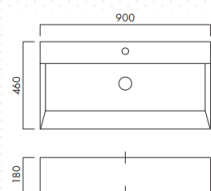

Orlonof

A washbasin with an edgy design made from artificial marble. Make the edges stylish by making them slim to the limit.

Eliminating as much decoration as possible, the linear design that is extremely simple stands out with an edge unique to artificial marble that is impossible with pottery and glass.

The plate, on which small objects can be placed, can be moved from side to side and is easy to remove.

Color: White, Black, Gray

Size

Material	Engineered stone
Size	W600 x D460 x H180mm W900 x D460 x H180mm
Faucet mounting hole	ø36mm
Capacity	13L (W600) 19L (W900)
Accessories	Perforated plate cover, Accessory plate, Wall mounting screw
Maximum bowl depth	110mm
Overflow	x
Country of Origin:	China
	Wall-mounted/ Table-top