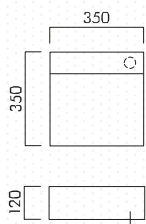

Size

Material	Stainless-Steel (SUS304)
Size	W350 x D350 x H120 mm W500 x D350 x H120 mm
Overflow	x
Capacity	9L (W350) 13L (W500)
Accessories	Perforated plate, Perforated plate cover
Maximum bowl depth	82mm