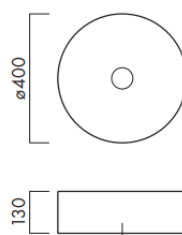

Specification
Countertop washbowl
Size: $\phi 400 \times H 130$ mm
Material: Ceramic (Shigaraki ware)
Without overflow
Capacity: 5L
Maximum bowl depth: 100mm
Country of Origin: Japan