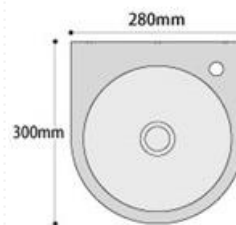

Angolo Flat

Angolo

\*Faucet, drainage are excluded

**Specification**

Size: W350 x D350 x H110 mm

Bowl Depth: 105 mm

Bowl capacity: 3.0L

Water tap hole size:φ25mm