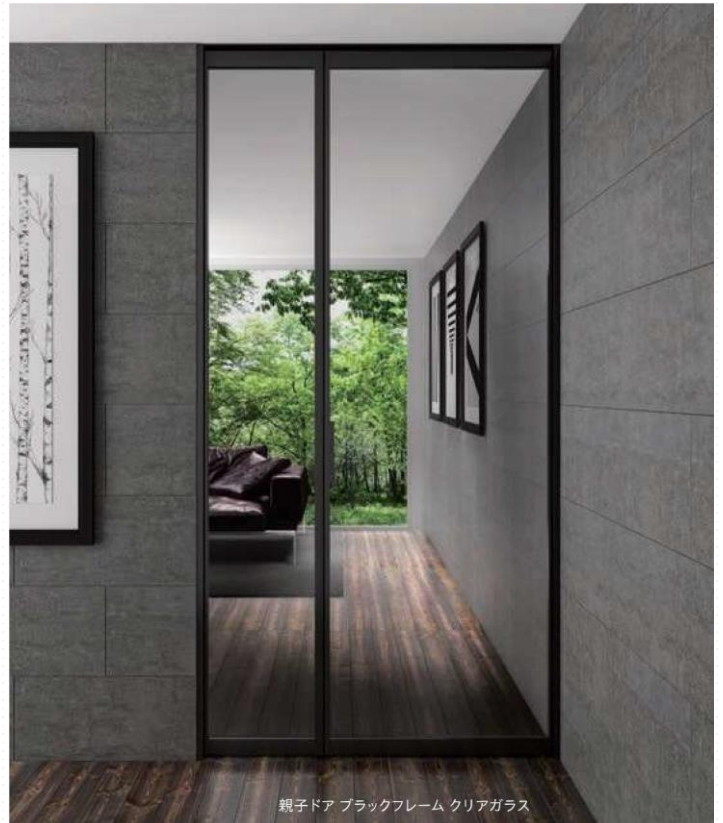

Quadro Slim

It functions as a partition that keeps a delicate sense of distance as if there is a "fusuma" in the same space.

The minimalist design with glass inlaid in a 16mm frame creates a connection to the space and creates a high-quality atmosphere with nothing to shield.

Door - Quadro Slim