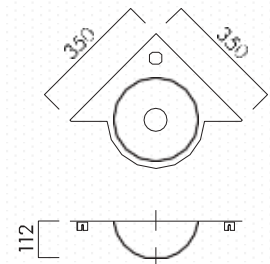

Angolo Flat

Angolo

\*Faucet, drainage are excluded

**Specification**

Size: W350 x D350 x H110 mm

Bowl Depth: 105 mm

Bowl capacity: 3.0L

Water tap hole size:φ25mm