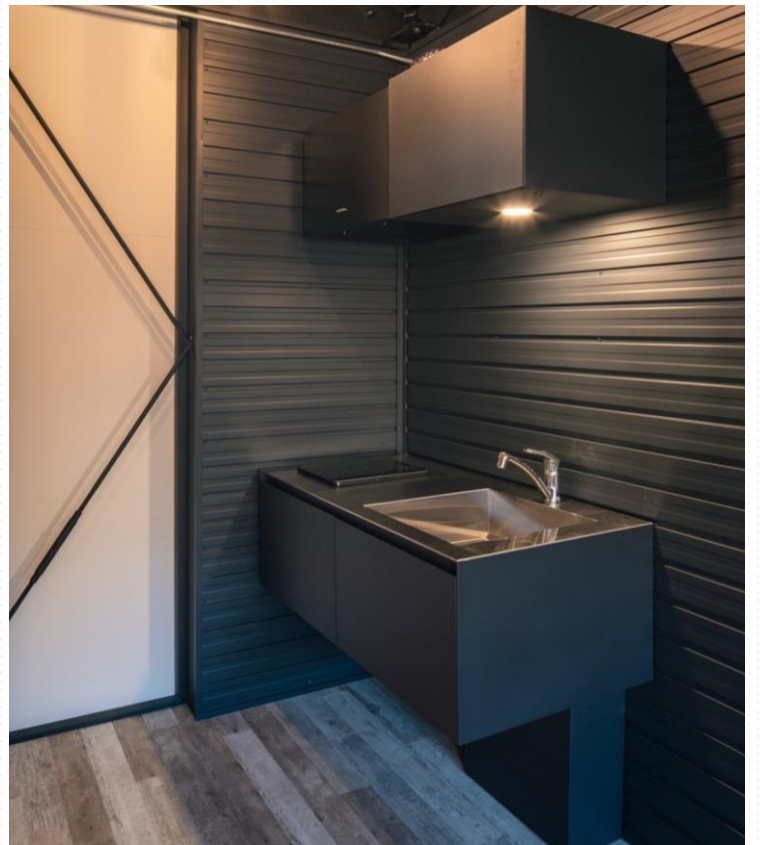

Construction Portfolio