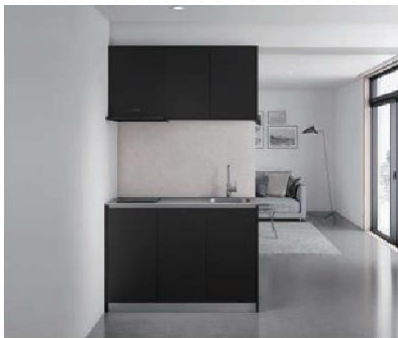

# Compact Kitchen · Mini Kitchen · Product Line-up

~ 100,000JPY

Cotone

Plain-K Petit

Vano

Minimorous

Rettangoro

Bony