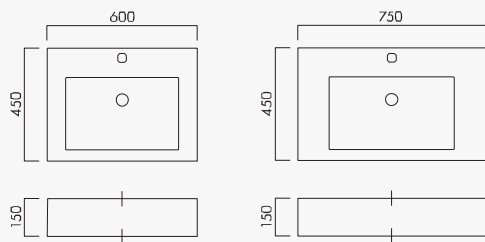

Option

Material	Artificial marble
Size	W600 x D450 x H150 mm W750 x D450 x H150 mm
Storage size	D156 x H200mm
Faucet mounting hole	ø36mm
Capacity	8L (W600) 9L (W750)
Accessories	Perforated plate cover (with hair catcher) Accessory plate, Mounting screw
Maximum bowl depth	110mm
Country of Origin:	Vietnam