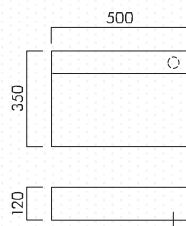

Size

Material	Stainless-Steel (SUS304)
Size	W350 x D350 x H120 mm W500 x D350 x H120 mm
Overflow	x
Capacity	9L (W350) 13L (W500)
Accessories	Perforated plate, Perforated plate cover
Maximum bowl depth	82mm