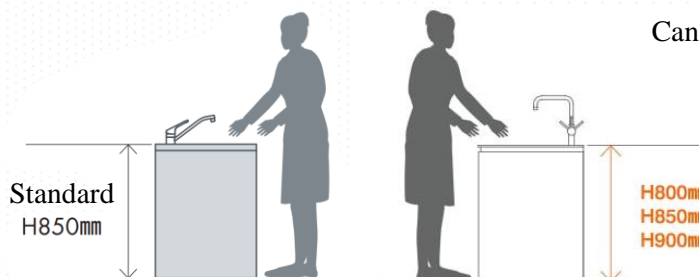

## 3. Kitchen height

**Ideal kitchen height**

$$(\text{Height}) \div 2 + 2.5 \sim 5\text{cm}$$

Can be adjusted to 800 or 900mm with additional charge