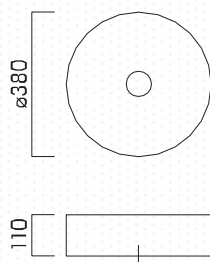

## Size

The 380 mm circle shape is easy to use for hand washing, and the 580 mm oval shape is large enough to wash your face.

White 380

Black 580