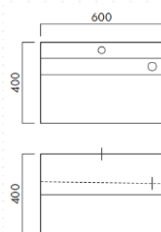

Size

Material	Stainless-steel
Size	W400 x D400 x H400mm W600 x D400 x H400mm
Storage size	D156 x H200mm
Faucet mounting hole	ø36mm
Capacity	13L (W400) 19L (W600)
Accessories	Perforated plate cover, Accessory plate, Wall mounting screw
Maximum bowl depth	115mm
Overflow	x
Country of Origin:	China
	Wall-mounted