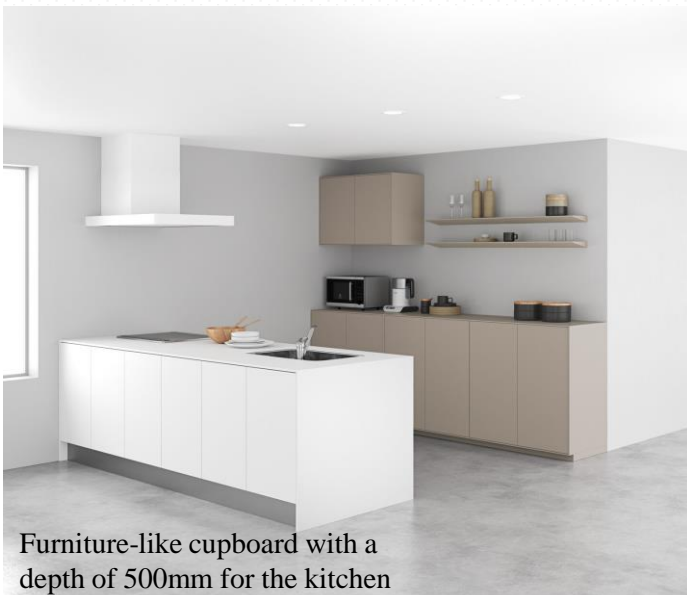

# Pittala

Furniture-like cupboard with a depth of 500mm for the kitchen

It's like custom-made. Entranceway storage that extends to the full width