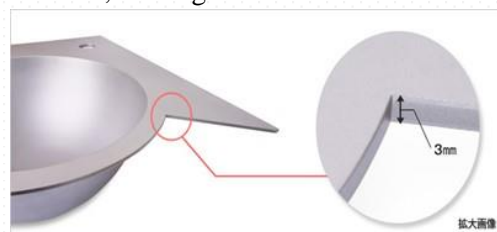

*Faucet, drainage are excluded