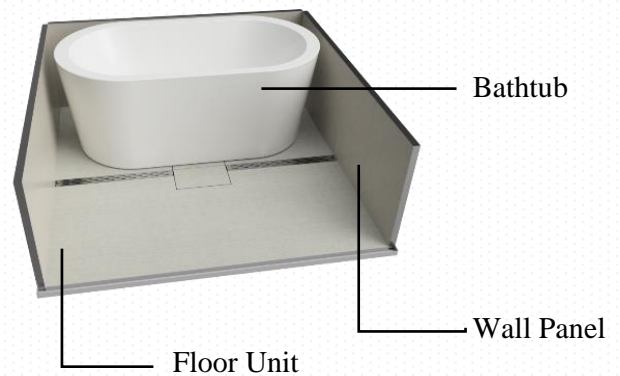

## Half Unit Type Set

Half unit type with a set of floor, waist wall and bathtub.

[Size (internal)] 1600 x D1600 x H577 mm (half wall)

[Bathtub] Pop-up drain plug, with overflow, with/without reheating piping, acrylic, white color