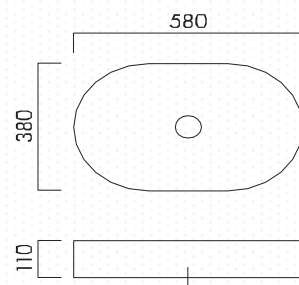

## Size

The 380 mm circle shape is easy to use for hand washing, and the 580 mm oval shape is large enough to wash your face.

White 380

Black 580