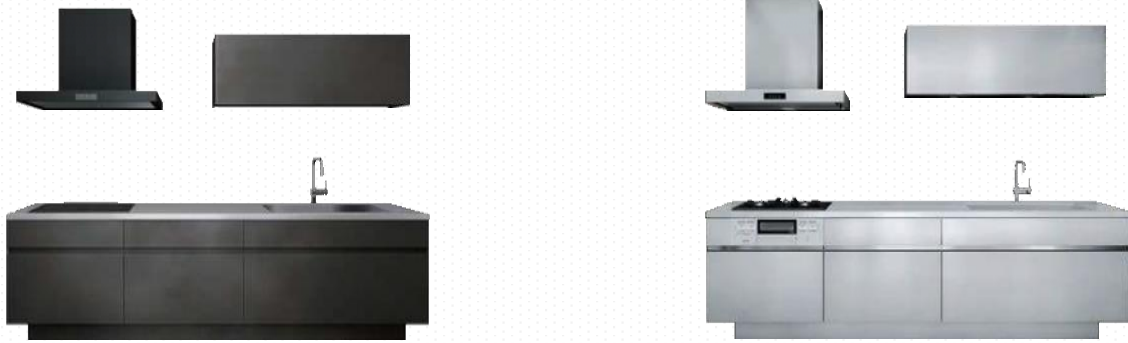

Fits well with W450/600 dishwasher

Left side

Right side

A stylish square-corner stainless sink that showcases Japanese craftsmanship. The sink can be installed on the left side, or on the right side.

All-stainless-steel, including front side cabinet. It has a beautiful design like a mirror while having sufficient storage capacity.

<b>Size</b>	Width: 1800 (no dishwasher setting), 2100, 2400, 2550, 2700 mm Height: 800/850/900mm Depth: 650/670/850/900mm
<b>Type</b>	Wall type / island type / peninsula type
<b>Worktop</b>	Stainless steel (SUS304) hairline, vibration
<b>Sink</b>	Stainless-steel (SUS304) Hairline /Vibration Finish Damping Sink : (W1800) L:550mm D: 190mm W:420mm (W2100~) L:800mm D: 190mm W:420mm
<b>Finishing touches</b>	Length: 800mm Width: 190mm Depth: 420mm
<b>Door leaf</b>	Hairline: Stainless steel (SUS443J1) Vibration: Stainless steel (SUS304) Black color: Stainless steel (SUS443J1, acrylic silicon resin coating)
<b>Base cabinet</b>	Drawer (Silent Rail) Opening (with dining side storage only) Stainless steel (SUS443J1) hairline
<b>Wall Cabinet</b>	Flip-up/stainless steel (SUS443J1) hairline