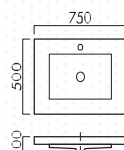

SUSCaliza

| Washbowl

made in Japan

Square stainless-steel bowl that stands out for its sharpness

Extreme form of simple design - SUSCaliza is the product made to match for any kind of space design.

No decoration, no nothing. Just make it simple.

Size

600

750

900

Regular wash basin is made of ceramic, but SUSCaliza is made of stainless steel, which is totally different material, and it will bring you to simple form and the taste of metallic. The durable stainless-steel material ensures that the washroom space is always clean.