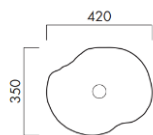

Shiragaki

| Washbowl

made in Japan

Shigaraki ware made with the utmost care

A space rich in flavor

Shigaraki" is a modern washbasin made from Shigaraki ware, which was closely associated with daily life in the Edo period. "Shigaraki" is popular for its high quality backed by tradition, which is created from high quality clay and fired with great care.

Specification
Countertop washbowl
Ceramic (Shigaraki ware)
Without overflow
Country of Origin: Japan