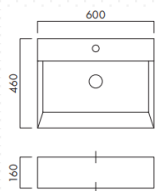

Orlonof

A washbasin with an edgy design made from artificial marble. Make the edges stylish by making them slim to the limit.

Eliminating as much decoration as possible, the linear design that is extremely simple stands out with an edge unique to artificial marble that is impossible with pottery and glass.

The plate, on which small objects can be placed, can be moved from side to side and is easy to remove.

Color: White, Black, Gray

Size

Material	Engineered stone
Size	W600 x D460 x H180mm W900 x D460 x H180mm
Faucet mounting hole	ø36mm
Capacity	13L (W600) 19L (W900)
Accessories	Perforated plate cover, Accessory plate, Wall mounting screw
Maximum bowl depth	110mm
Overflow	x
Country of Origin:	China
	Wall-mounted/ Table-top