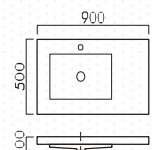

SUSCaliza

| Washbowl

made in Japan

Square stainless-steel bowl that stands out for its sharpness

Extreme form of simple design - SUSCaliza is the product made to match for any kind of space design.

No decoration, no nothing. Just make it simple.

Size

600

750

900

Regular wash basin is made of ceramic, but SUSCaliza is made of stainless steel, which is totally different material, and it will bring you to simple form and the taste of metallic. The durable stainless-steel material ensures that the washroom space is always clean.