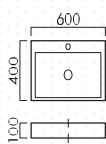

SUSCaliza

| Washbowl

made in Japan

Square stainless-steel bowl that stands out for its sharpness

Extreme form of simple design - SUSCaliza is the product made to match for any kind of space design.

No decoration, no nothing. Just make it simple.

Size

600

750

900

Regular wash basin is made of ceramic, but SUSCaliza is made of stainless steel, which is totally different material, and it will bring you to simple form and the taste of metallic. The durable stainless-steel material ensures that the washroom space is always clean.