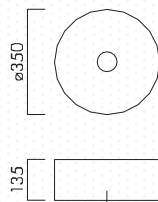

Specification
Outer size: $\phi 350 \times$ Height 135mm
Bowl Depth: 115mm
Bowl Capacity: 5.5L
Materials: Stainless steel hairline finish (SUS304)