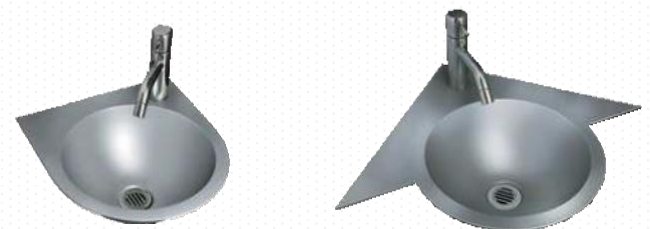

The 3 mm stainless steel top panel is strong enough to withstand hard use and is easy to clean and gives the sink both durability and a pleasant appearance.

**Size**

The lineup includes two types: "Angolo Flat," which is installed on a flat wall, and "Angolo," which fits snugly into a toilet corner