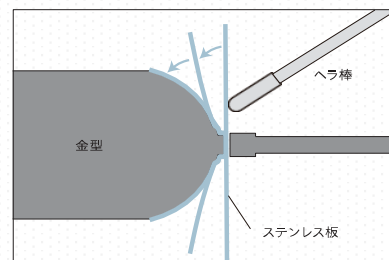

The product was awarded the German Design Award for its artistic beauty created by a limited number of Japanese craftsmen.

Specification
Outer size: $\phi 350 \times$ Height 135mm
Bowl Depth: 115mm
Bowl Capacity: 5.5L
Materials: Stainless steel hairline finish (SUS304)