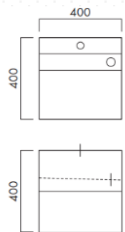

Size

Material	Stainless-steel
Size	W400 x D400 x H400mm W600 x D400 x H400mm
Storage size	D156 x H200mm
Faucet mounting hole	ø36mm
Capacity	13L (W400) 19L (W600)
Accessories	Perforated plate cover, Accessory plate, Wall mounting screw
Maximum bowl depth	115mm
Overflow	x
Country of Origin:	China
	Wall-mounted