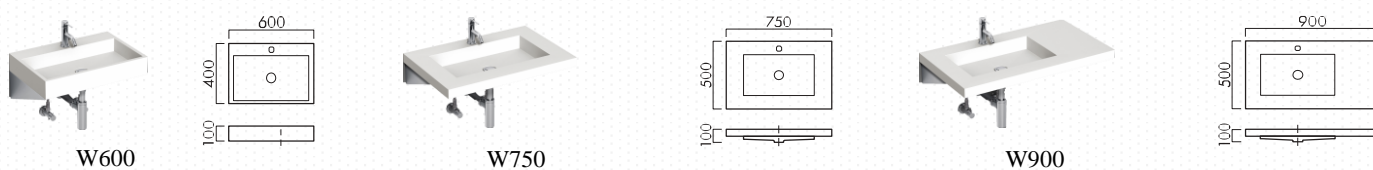

## Size

Material	Artificial marble (matte white)
Size	W600 × D400 × H100mm W750 × D500 × H100mm W900 × D500 × H100mm
Faucet mounting hole	ø36mm
Capacity	10L (W600), 12L (W750), 10.5L (W900)
Accessories	Wall fixing bracket hardware (steel/ chrome plated finish), mounting parts
Maximum bowl depth	75mm
Overflow	x
Country of Origin:	Japan