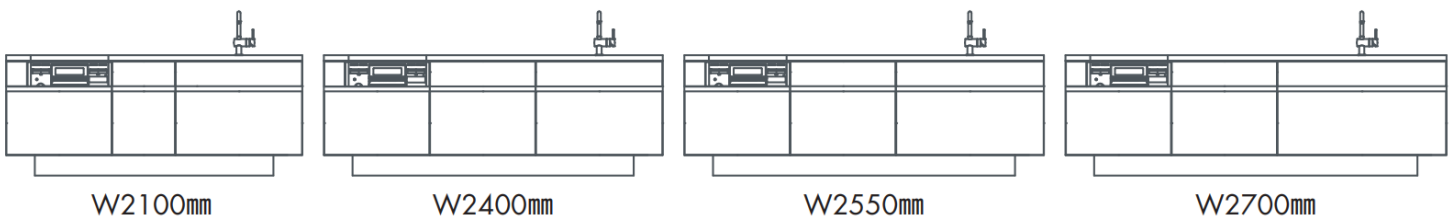

4. Width

W2100mm

W2400mm

W2550mm

W2700mm