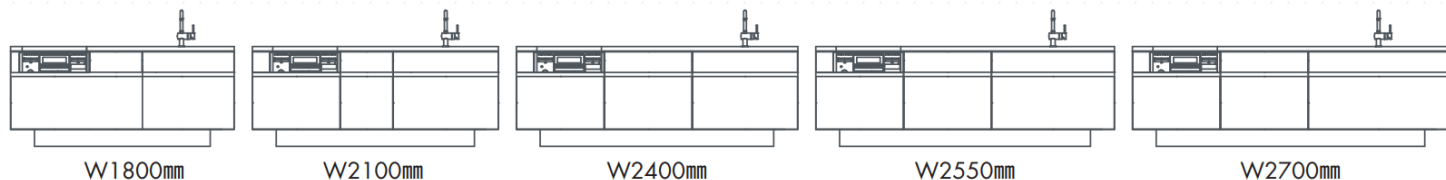

Kitchen choosing

1. Layout

2. Plan

Island Type	Peninsula Type
W2100mm	W2100mm
W2400mm	W2400mm
W2550mm	W2550mm
W2700mm	W2700mm

W2100mm	W2100mm
W2400mm	W2400mm
W2550mm	W2550mm
W2700mm	W2700mm

Island Type	Peninsula Type
W2100mm	W2100mm
W2400mm	W2400mm
W2550mm	W2550mm
W2700mm	W2700mm

W2100mm	W2100mm
W2400mm	W2400mm
W2550mm	W2550mm
W2700mm	W2700mm

Island Type	Peninsula Type
W2100mm	W2100mm
W2400mm	W2400mm
W2550mm	W2550mm
W2700mm	W2700mm

W2100mm	W2100mm
W2400mm	W2400mm
W2550mm	W2550mm
W2700mm	W2700mm

Wall Type
W2100mm
W2400mm
W2550mm
W2700mm

W2100mm
W2400mm
W2550mm
W2700mm

3. Kitchen height

Ideal kitchen height

$$(\text{Height}) \div 2 + 2.5 \sim 5\text{cm}$$

Can be adjusted to 800 or 900mm with additional charge

4. Width